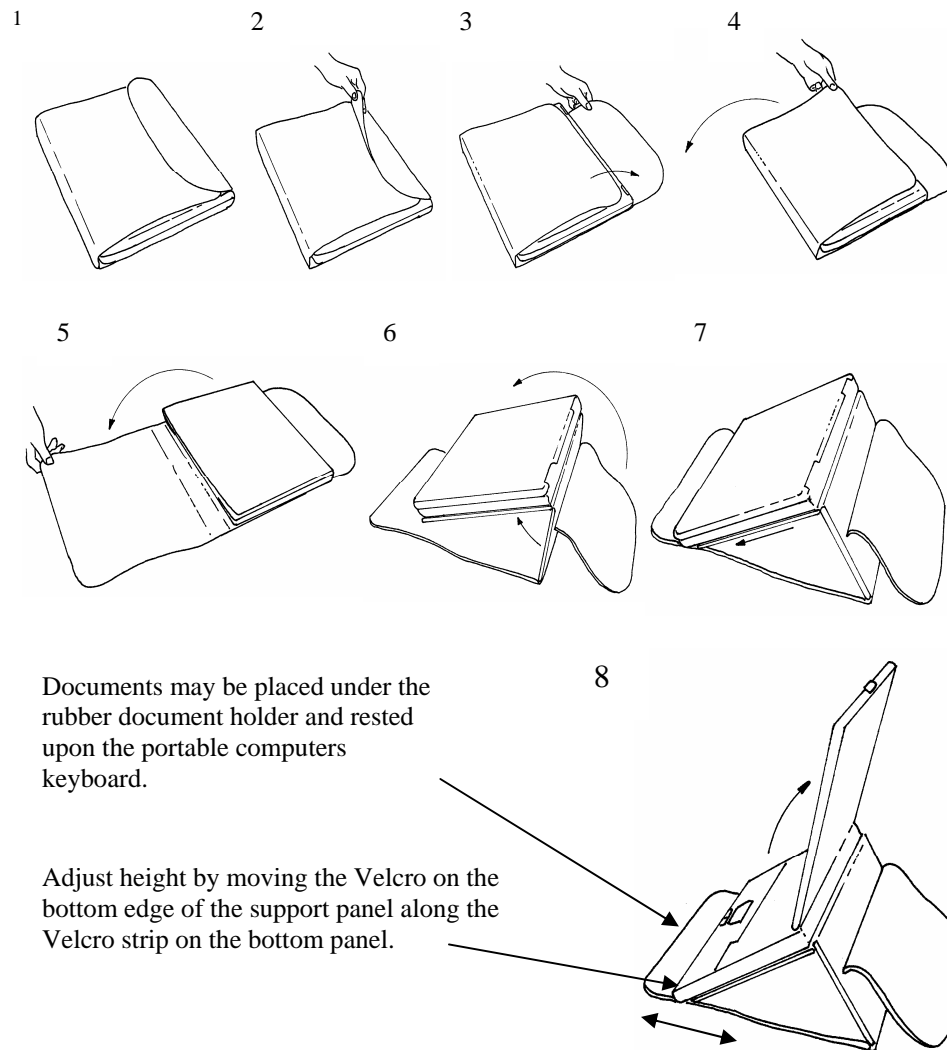

Important: During any transit of the unit, always ensure that the portable computer is suitably supported or carried. Do not rely on the Posture Pouch as the portable computer may slip out if not properly secured.

Reverse processes to close POSTURE POUCH.