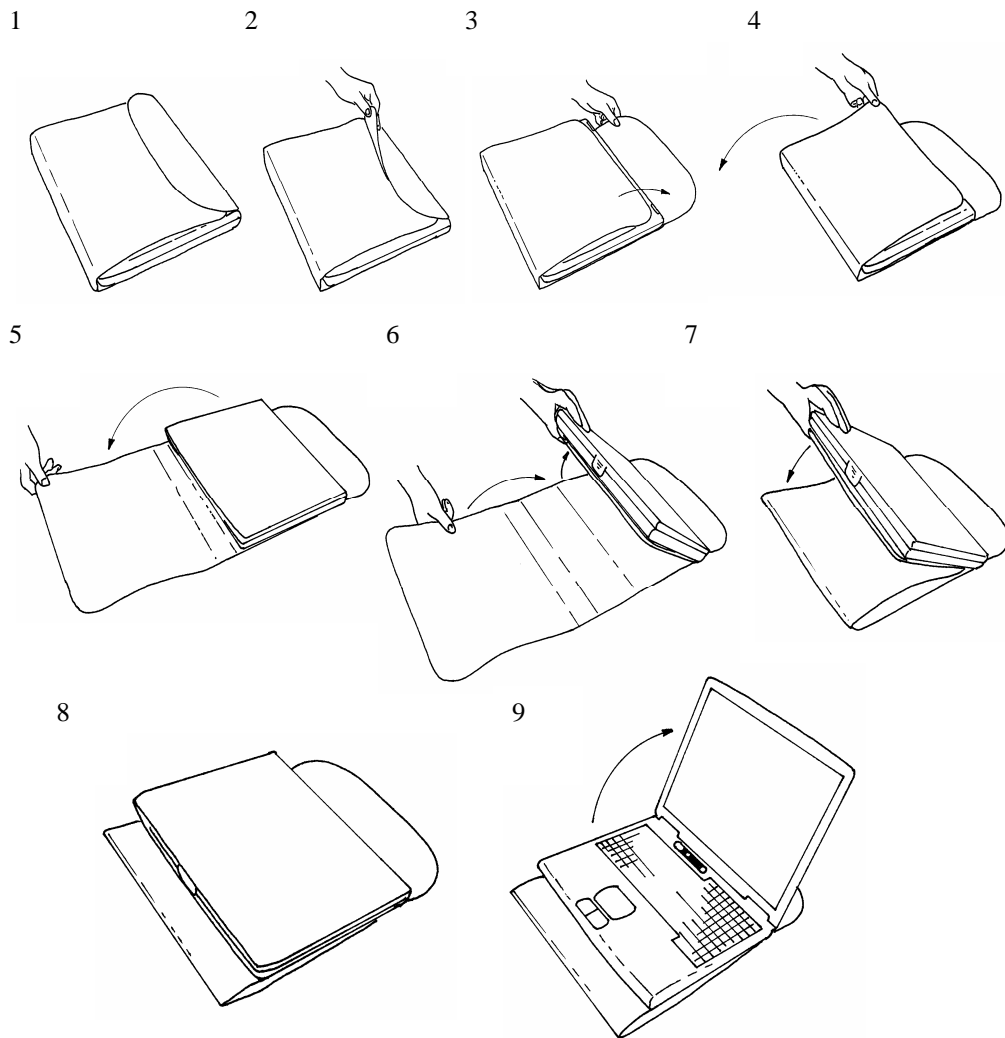

Important: During any transit of the unit, always ensure that the portable computer is suitably supported or carried. Do not rely on the Posture Pouch as the portable computer may slip out if not properly secured.

INSTRUCTIONS FOR NORMAL ACCESS TO THE LAPTOP.
Follow instructions 1-9.

INSTRUCTIONS FOR ADJUSTABLE LAPTOP STAND ASSEMBLY.
Follow instructions 1-8. (It is normal to use an external keyboard and mouse in this configuration).

Reverse processes to close POSTURE POUCH.