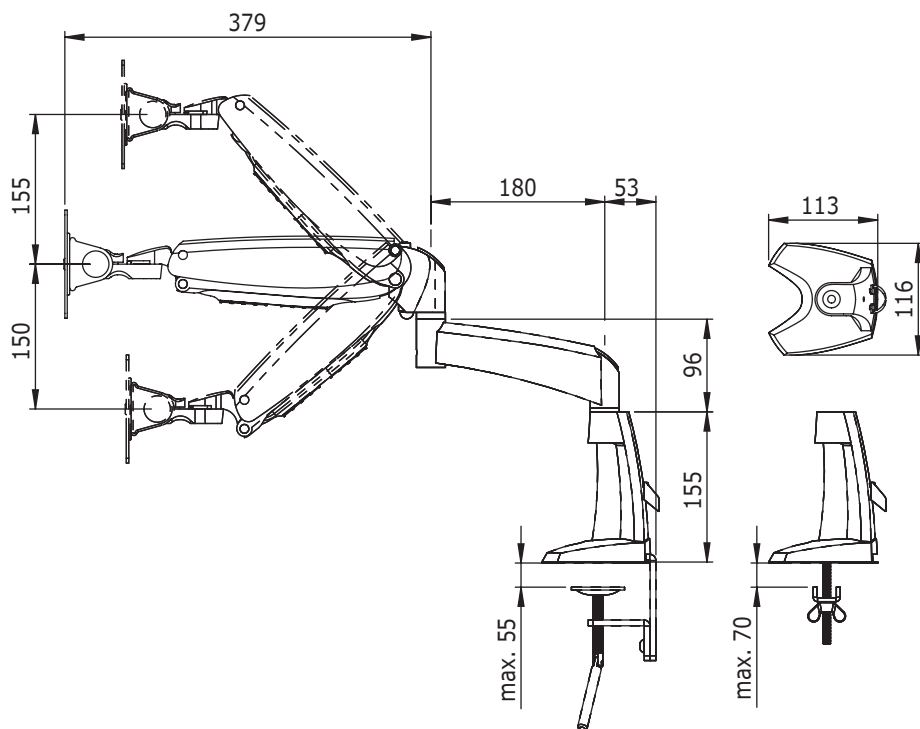

## ViewMaster M6 Monitor Arm 152

Ergonomically responsible in every single way. Parallel stepless height adjustment, independent depth adjustment, advanced integrated cable management, smooth design. An efficient tool for the modern day worker.

- Built-in SUSPA® gas-spring
- Parallel mechanism
- Step less height adjustability: 305mm
- Integrated/concealed cable management
- Die-cast aluminium
- Independent depth adjustment
- VESA: MIS-D 75 x 75/100 x 100mm compatible
- Rotate 180°, tilt 180°, lateral 180°
- Weight capacity: 4,5kg-10kg (up to 24"/24"W)
- Desk clamp capacity 55mm
- Bolt through desk min./max. Ø 10-70mm
- Maximum reach: 560mm
- Three-dimensional movement
- Touch screen stable
- Comes with both bolt through desk and desk clamp

# ViewMaster

DFX.# 57.152

silver

490 x 285 x 140mm

4,79kg

805410571528

24\"/>

4,5-10kg

305mm

+90°/-90°

+90°/-90°

+90°/-90°

75/100mm

Dealer