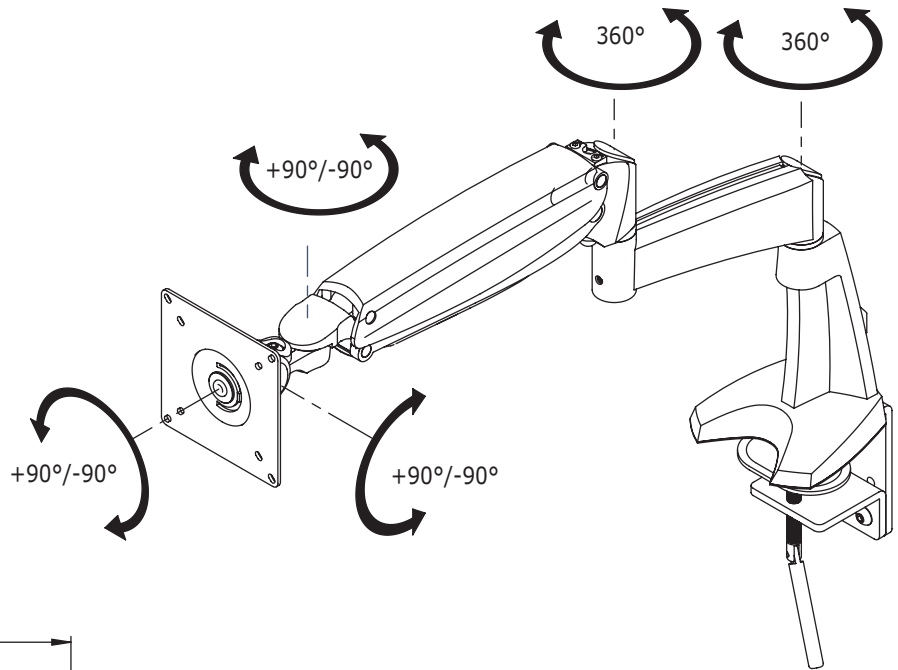

## ViewMaster M6 Monitor Arm 152

Ergonomically responsible in every single way. Parallel stepless height adjustment, independent depth adjustment, advanced integrated cable management, smooth design. An efficient tool for the modern day worker.

- Built-in SUSPA® gas-spring
- Parallel mechanism
- Step less height adjustability: 305mm
- Integrated/concealed cable management
- Die-cast aluminium
- Independent depth adjustment
- VESA: MIS-D 75 x 75/100 x 100mm compatible
- Rotate 180°, tilt 180°, lateral 180°
- Weight capacity: 4,5kg-10kg (up to 24"/24"W)
- Desk clamp capacity 55mm
- Bolt through desk min./max. Ø 10-70mm
- Maximum reach: 560mm
- Three-dimensional movement
- Touch screen stable
- Comes with both bolt through desk and desk clamp

# ViewMaster

DFX.# 57.152

silver

490 x 285 x 140mm

4,79kg

805410571528

24\"/>

4,5-10kg

305mm

+90°/-90°

+90°/-90°

+90°/-90°

75/100mm

Dealer