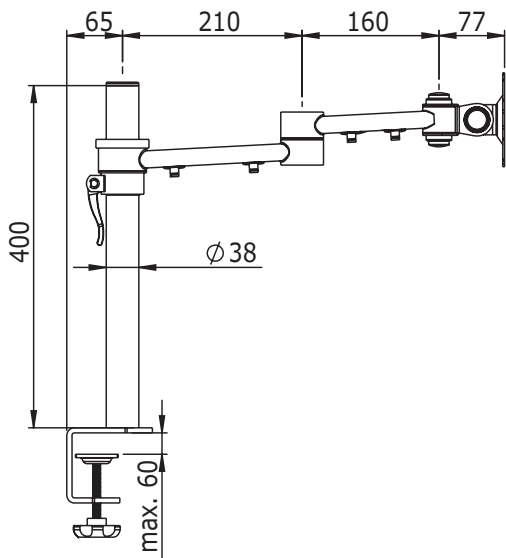

- Articulating two pivot arm
- Total arm reach 480mm
- Depth adjustable
- Height adjustable
- VESA: MIS-D 75 x 75/100 x 100mm compatible
- Rotate 360°, tilt 180°, lateral 180°
- Max. weight capacity of 15kg (up to 24"/24"W)
- Post height 400mm
- Post diameter 38mm
- Quick lock/release post bracket
- With integrated desk clamp
- Max. clamp capacity 60mm

 viewmate

viewmate

DFX.# 52.212

silver

530 x 175 x 110mm

3,95kg

805410522124

24\"/>

15kg

400mm

180°

180°

360°

75/100mm

Dealer