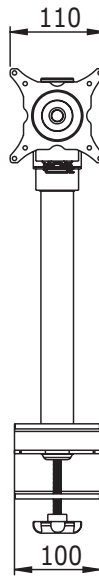

52.212

## ViewMate Ecoline Monitor Arm 212

Doing all one expects from a monitor arm, but at half the price. Tilting, swiveling, height and depth adjustable. Keeping things simple, cost effective and ergonomical. Who thought these three words would go in one sentence.

- Articulating two pivot arm
- Total arm reach 480mm
- Depth adjustable
- Height adjustable
- VESA: MIS-D 75 x 75/100 x 100mm compatible
- Rotate 360°, tilt 180°, lateral 180°
- Max. weight capacity of 15kg (up to 24"/24"W)
- Post height 400mm
- Post diameter 38mm
- Quick lock/release post bracket
- With integrated desk clamp
- Max. clamp capacity 60mm

 viewmate

viewmate

DFX.# 52.212

silver

530 x 175 x 110mm

3,95kg

805410522124

24\"/>