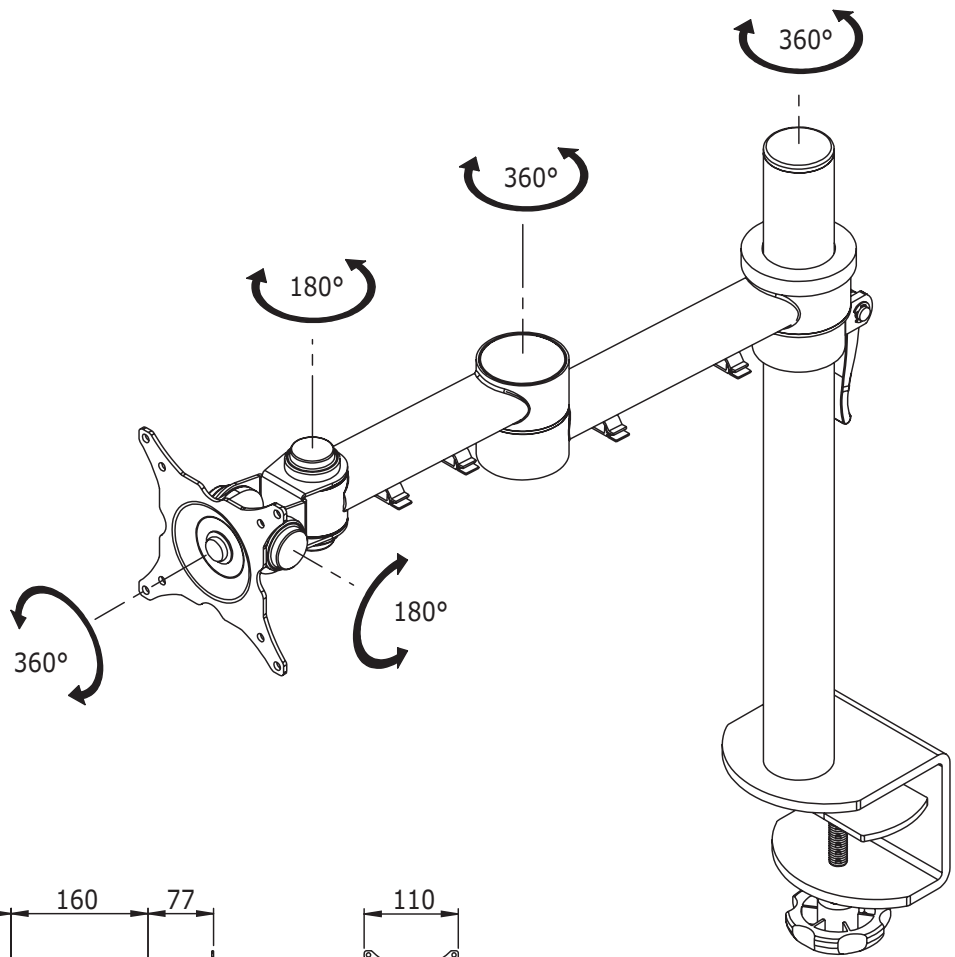

## ViewMate Ecoline Monitor Arm 212

Doing all one expects from a monitor arm, but at half the price. Tilting, swiveling, height and depth adjustable. Keeping things simple, cost effective and ergonomical. Who thought these three words would go in one sentence.

- Articulating two pivot arm
- Total arm reach 480mm
- Depth adjustable
- Height adjustable
- VESA: MIS-D 75 x 75/100 x 100mm compatible
- Rotate 360°, tilt 180°, lateral 180°
- Max. weight capacity of 15kg (up to 24"/24"W)
- Post height 400mm
- Post diameter 38mm
- Quick lock/release post bracket
- With integrated desk clamp
- Max. clamp capacity 60mm

 viewmate

viewmate

DFX.# 52.212

silver

530 x 175 x 110mm

3,95kg

805410522124

24\"/>

15kg

400mm

180°

180°

360°

75/100mm

Dealer